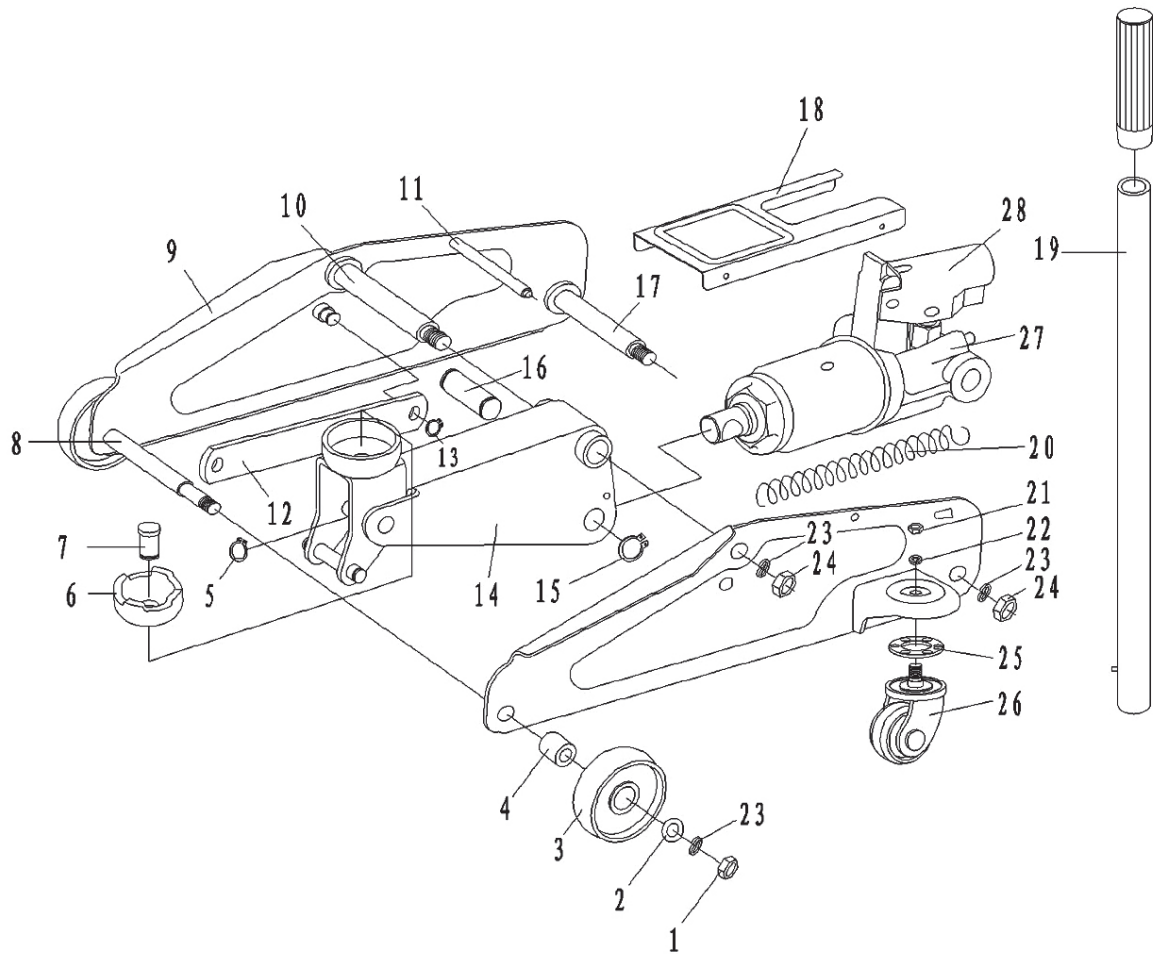

Parts Information:
**Trolley Jack 3tonne Long Chassis
 Heavy-Duty
 Model No: 1153CX.V5**

Item	Part No.	Description
1	SN16.S	STEEL NUT M16 ZINC DIN934(SINGLE)
2	1153CX.V4-02	WASHER
3	1153CX.V5-03	WHEEL,FRONT FIXED (90x21x21) 'BLACK'
4	1153CX.V4-04	BUSHING
5	1153CX.V4-05	C-RING (S13)
6	1153CX.V4-06	SADDLE
7	1153CX.V4-07	SADDLE PIN
8	1153CX.V4-08	FRONT WHEEL SHAFT
9	1153CX.V4-09	SIDE PLATE (LEFT)
10	1153CX.V4-10	LIFTING ARM SPINDLE
11	1153CX.V4-11	SPINDLE, SIDE MEMBER
12	1153CX.V5-12	LINK ROD 'BLACK'
13	1153CX.V4-13	C-RING (S13)
14	1153CX.V4-14	LIFTING ARM
15	1153CX.V4-15	C-RING (S22)

Item	Part No.	Description
16	1153CX.V4-16	LINK SHAFT
17	1153CX.V4-17	ANCHOR BOLT
18	1153CX.V5-18	COVER PLATE 'BLACK'
19	1153CX.V4-19	HANDLE
20	1153CX.V4-20	RETURN SPRING
21	SN10.S	STEEL NUT M10 ZINC DIN934(SINGLE)
22	SWM10.S	SPRING WASHER M10 ZINC (SINGLE)
23	SWM16.SB	SPRING WASHER M16 BLACK(SINGLE)
24	SN16.S	STEEL NUT M16 ZINC DIN934(SINGLE)
25	1153CX.V4-25	PLASTIC BEARING RACE
26	1153CX.V5-26	WHEEL,CASTOR (56x8x20x70)
27	1153CX.V5-27	POWER UNIT ASS'Y 'BLACK'
28	1153CX.V5-28	HANDLE SOCKET 'BLACK'
--	1153CX.V4-RK	REPAIR KIT FOR 1153CX