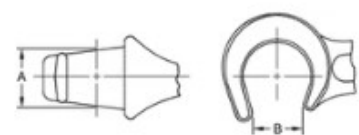

CATALOG NO.	PATTERN	LENGTH	WEIGHT
VW0SG	Double-end	8"	14 ozs.
VW0LSG	Double-end	15"	1-3/8 lbs.
VW10SG	Double-end	10"	1-1/2 lbs.
VW12SG	Double-end	22"	4-5/8 lbs.
VW1SG	Single-end	22"	4 lbs.
VW2SG	Single-end	27"	5-5/8 lbs.
VW3SG	Single-end	27"	12 lbs.

DIMENSIONS

SIZE	A		B	
	SMALL	LARGE	SMALL	LARGE
VW0SG	3/8"	7/16"	1/2"	21/32"
VW0LSG	3/8"	7/16"	1/2"	21/32"
VW10SG	1/2"	9/16"	11/16"	1"
VW12SG	9/16"	5/8"	1"	1-5/16"
VW1SG		9/16"		1"
VW2SG		5/8"		1-5/16"
VW3SG		1-1/8"		2"